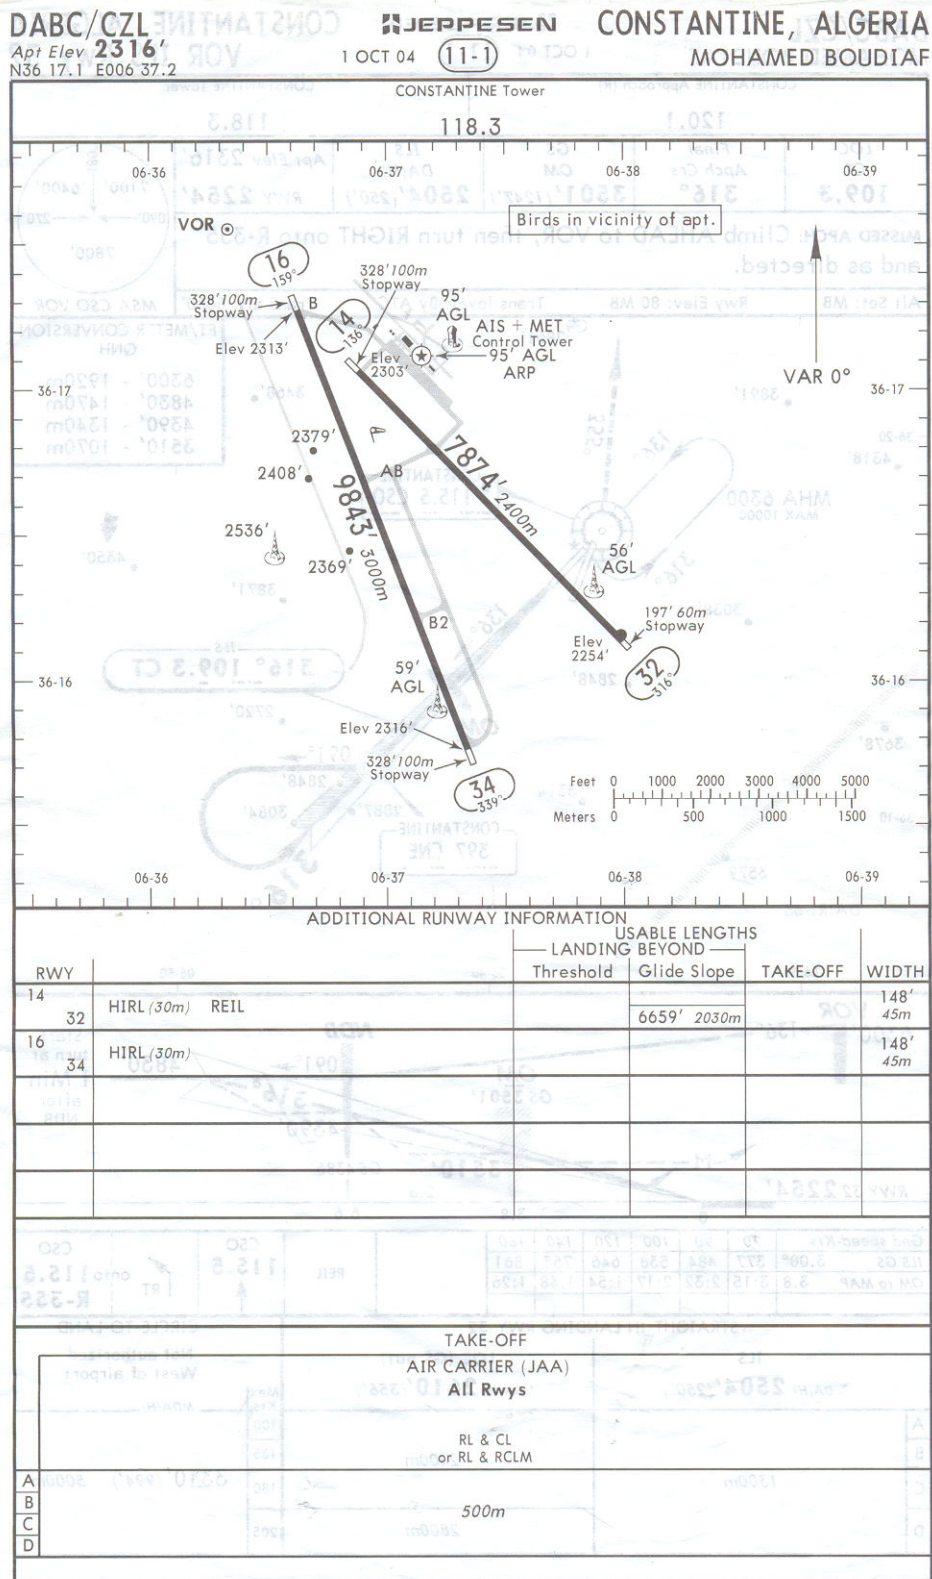

CONSTANTINE, ALGERIA  
 MOHAMED BOUDIAF AIRPORT  
 Do Not Use For Real Navigation – <http://dz.iviao.aero>

CHANGES: Stopways rwy 14/32 established. Lights © JEPPESAN SANDERSON, INC., 2000, 2004. ALL RIGHTS RESERVED.