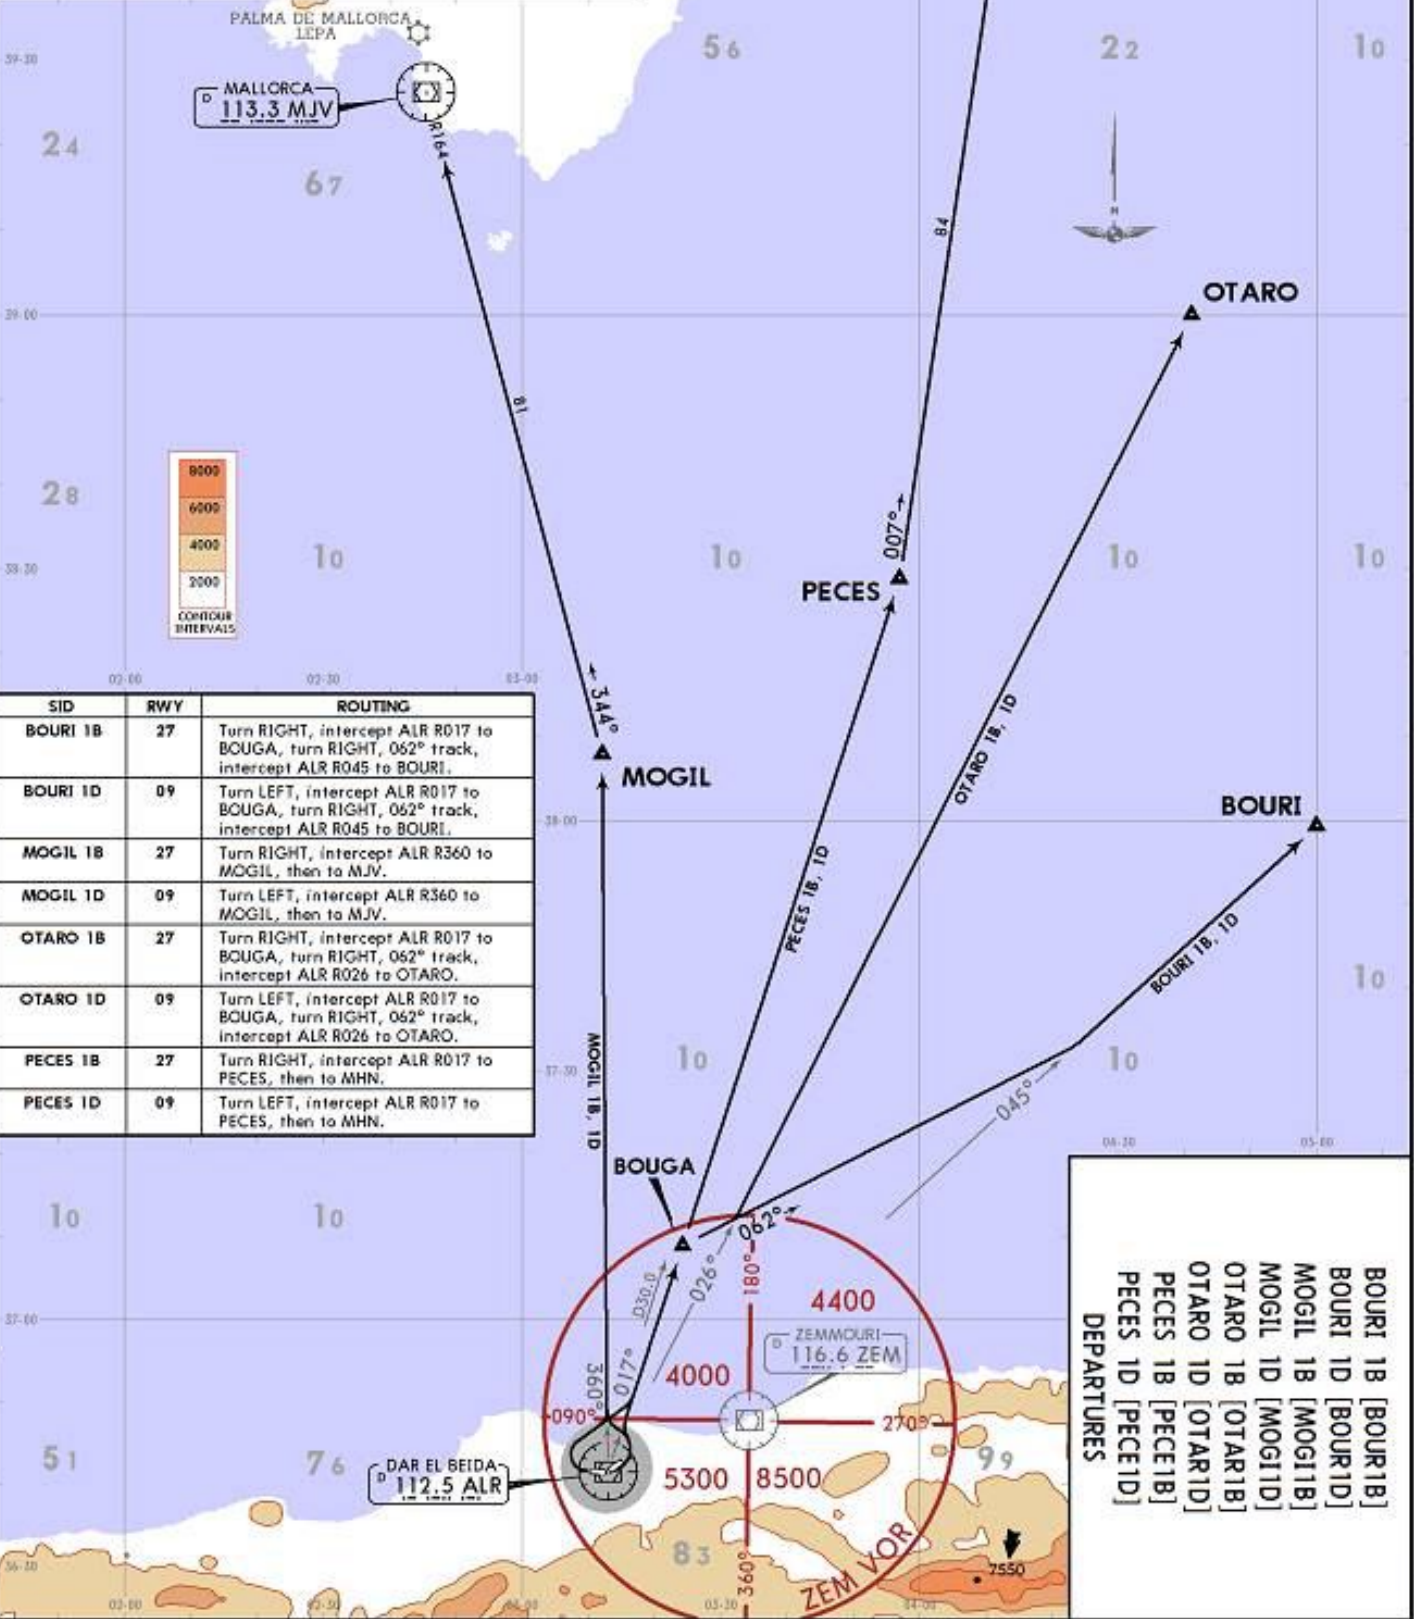

CHANGES: New format; SIDs completely revised.

Apt Elev 82 Trans alt: 3940

BOURI 1B [BOUR1B], BOURI 1D [BOUR1D]
 MOGIL 1B [MOG11B], MOGIL 1D [MOG11D]
 OTARO 1B [OTAR1B], OTARO 1D [OTAR1D]
 PECES 1B [PECE1B], PECES 1D [PECE1D]
DEPARTURES

SID	RWY	ROUTING
BOURI 1B	27	Turn RIGHT, intercept ALR R017 to BOUGA, turn RIGHT, 062° track, intercept ALR R045 to BOURI.
BOURI 1D	09	Turn LEFT, intercept ALR R017 to BOUGA, turn RIGHT, 062° track, intercept ALR R045 to BOURI.
MOGIL 1B	27	Turn RIGHT, intercept ALR R360 to MOGIL, then to MJV.
MOGIL 1D	09	Turn LEFT, intercept ALR R360 to MOGIL, then to MJV.
OTARO 1B	27	Turn RIGHT, intercept ALR R017 to BOUGA, turn RIGHT, 062° track, intercept ALR R026 to OTARO.
OTARO 1D	09	Turn LEFT, intercept ALR R017 to BOUGA, turn RIGHT, 062° track, intercept ALR R026 to OTARO.
PECES 1B	27	Turn RIGHT, intercept ALR R017 to PECES, then to MHN.
PECES 1D	09	Turn LEFT, intercept ALR R017 to PECES, then to MHN.

DEPARTURES

BOURI 1B [BOUR1B]
 BOURI 1D [BOUR1D]
 MOGIL 1B [MOG11B]
 MOGIL 1D [MOG11D]
 OTARO 1B [OTAR1B]
 OTARO 1D [OTAR1D]
 PECES 1B [PECE1B]
 PECES 1D [PECE1D]

DAAG/ALG
 HOUARI BOUMEDIENE

JEPPESEN
 22 FEB 19 (10-3A) EFF 28 FEB